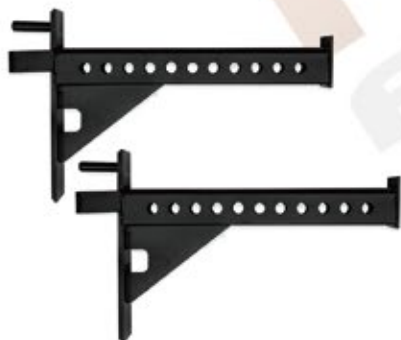

Material: Steel
Suitable Tube: 75x75mm/60x60mm
Size: 60cm Length

Core Trainer Attachment

EQ5084