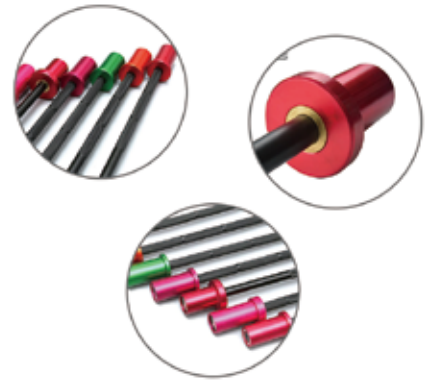

OLYMPIC BARBELL

WL1006

Cerakote Bar

BARBELL SPECIFICATION

Bar Usage Details	Powerlifting		Weightlifting		MultiPurpose	
	Men's Bars	Men's Bars	Men's Bars	Women's Bars	Men's Bars	Women's Bars
Bar Type	Men's Bars	Men's Bars	Men's Bars	Women's Bars	Men's Bars	Women's Bars
Bar Weight	20KG	20KG	20KG	20KG	20KG	15KG
Bar Length	86"	86"	86"	79"	86"	79"
Shaft Dia	29mm	30mm	28mm	25mm	28mm 28.5mm	25mm
Sleeve Dia	50mm	50mm	50mm	50mm	50mm	50mm
Knurl	Powerlifting	Powerlifting	Weightlifting	Powerlifting	Weightlifting	Weightlifting
Center Knurl	Yes	Yes	No	No	No	No
Knurl Marks	Single	Single	Single	Single	Dual	Dual
Shaft Coating	Chrome Black Oxide Zinc	Chrome Black Oxide Zinc	Chrome Black Oxide Zinc	Chrome Black Oxide Zinc	Chrome Black Oxide Zinc	Chrome Black Oxide Zinc
Sleeve Coating	Cerakote Stainless Steel	Cerakote Stainless Steel	Cerakote Stainless Steel	Cerakote Stainless Steel	Cerakote Stainless Steel	Cerakote Stainless Steel
Bushing/Bearing	Bushing	Bushing	Bushing	Bushing	Bushing	Bearing
Tensile Strength	215,000	215,000	205,000	205,000	205,000	190,000
Loading Weight	2000lb 1500lb	2000lb 1500lb	2000lb 1500lb	1500lb 1000lb 700lb	2000lb 1500lb 1000lb	1500lb 1000lb 700lb

Aluminum Training Barbell

WL1007

Material: Aluminum
Size: 1.8m
Diameter: 28mm 25mm
Weight: 7.5kg
Loading weight : 200lb

Kid Barbell

WL1008

Material: Aluminum
Size: 1.2m 1.3m
Diameter: 22 mm
Weight: 2.5kg
Loading weight: 45lb

EZ Curl Bar

WL1009

Material: Steel
Size: 47"
Diameter: 28mm 25mm
Weight: 10kg
Loading weight: 400lb

EZ Curl Bar

WL1010

Material: Steel
Size: 47"
Diameter: 28mm 25mm
Weight: 10kg
Loading weight: 400lb

Hexagon Bar

WL1011

Material: Steel
Size: 56"
Handle Dia: 25mm
Sleeve Dia: 50mm
Weight: 20kg
Loading weight: 750lb

Hexagon Bar

WL1012

Material: Steel
Size: 56"
Handle Dia: 25mm
Sleeve Dia: 50mm
Weight: 20kg
Loading weight: 750lb